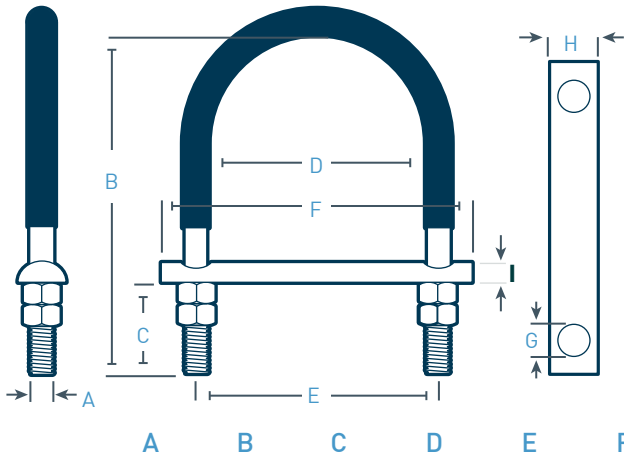

GALVANISED NU-BOLT™

Includes:

- U-bolt with polychrome
- Four nuts
- Cut and drilled I-Rod®

Note: Nu-Bolts are shipped unassembled; pre-assembled Nu-Bolts are available for an additional 25% charge.

Max temp: 83° C

Max temp: 171° C

Nominal pipe size	Bolt diameter	U-bolt height	Thread length	Inside gap	Leg center	I-Rod length	I-Rod hole diameter	I-Rod size	I-Rod height	Part number	Part number
1/2"	1/4"	3 1/4"	2 3/8"	15/16"	1 3/16"	2 1/2"	3/8"	3/4"	5/16"	NUB0045	NUB0431
1/2	3/8	3 1/4	2 3/8	15/16	1 3/16	2 1/2	1/2	1	7/16	NUB0046	NUB0193
3/4	1/4	3 5/16	2 3/8	1 1/8	1 3/8	3	3/8	3/4	5/16	NUB0071	NUB0408
3/4	3/8	3 5/16	2 3/8	1 1/8	1 1/2	3	1/2	1	7/16	NUB0074	NUB0398
1	1/4	3 7/16	2 3/8	1 3/8	1 5/8	3	3/8	3/4	5/16	NUB0047	NUB0198
1	3/8	3 7/16	2 3/8	1 3/8	1 3/4	3	1/2	1	7/16	NUB0001	NUB0194
1 1/4	3/8	3 3/4	2 1/2	1 11/16	2 1/8	3 1/2	1/2	1	7/16	NUB0013	NUB0409
1 1/2	3/8	4	2 1/2	2	2 3/8	4	1/2	1	7/16	NUB0052	NUB0196
2	3/8	4 1/2	2 1/2	2 7/16	2 13/16	4 1/2	1/2	1	7/16	NUB0009	NUB0199
2 1/2	1/2	5 1/4	3	2 15/16	3 7/16	5	5/8	1	7/16	NUB0017	NUB0432
3	1/2	5 13/16	3	3 9/16	4 1/16	6	5/8	1	7/16	NUB0057	NUB0200
4	1/2	6 13/16	3	4 9/16	5 1/16	7	5/8	1	7/16	NUB0060	NUB0195
5	1/2	7 13/16	3	5 5/8	6 1/8	8	5/8	1	7/16	NUB0063	NUB0433
6	5/8	9 1/2	3 3/4	6 3/4	7 3/8	9	11/16	1	7/16	NUB0064	NUB0067
8	5/8	11 1/2	3 3/4	8 3/4	9 3/8	11	11/16	1	7/16	NUB0077	NUB0079
10	3/4	13 13/16	4	10 7/8	11 5/8	13 1/2	7/8	1 1/2	11/16	NUB0003	NUB0224
12	7/8	16 1/16	4 1/4	12 7/8	13 3/4	16	1	1 1/2	11/16	NUB0085	NUB0225
14	7/8	17 5/16	4 1/4	14 1/8	15	17	1	1 1/2	11/16	NUB0091	NUB0434
16	7/8	19 5/16	4 1/4	16 1/8	17	19	1	1 1/2	11/16	NUB0005	NUB0435
18	1	21 11/16	4 3/4	18 1/8	19 1/8	21 1/2	1 1/8	1 1/2	11/16	NUB0098	NUB0226
20	1	23 11/16	4 3/4	20 1/8	21 1/8	23 1/2	1 1/8	1 1/2	11/16	NUB0101	NUB0436
24	1	27 11/16	4 3/4	24 1/8	25 1/8	27 1/2	1 1/8	1 1/2	11/16	NUB0011	NUB0227
28	1	31 11/16	4 3/4	28 1/8	29 1/8	31 1/2	1 1/8	1 1/2	11/16	NUB0106	Call
30	1	33 11/16	4 3/4	30 1/8	31 1/8	33 1/2	1 1/8	1 1/2	11/16	NUB0107	NUB0437
36	1	39 11/16	4 3/4	36 1/8	37 1/8	39 1/2	1 1/8	1 1/2	11/16	NUB0109	NUB0438