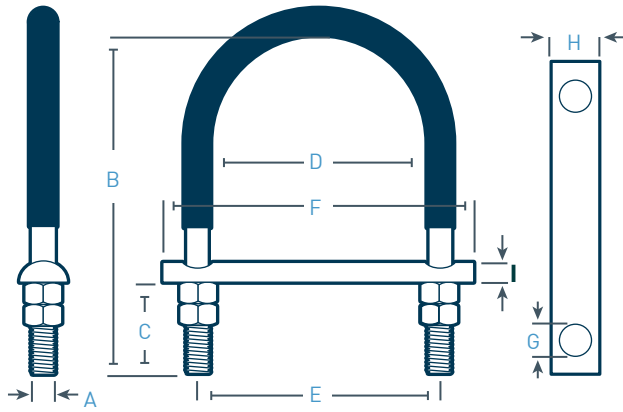

STAINLESS STEEL AND SERMAGARD™ NU-BOLTS™

- Stainless U-bolt
- Standard I-Rod®
- 83° C max temp
- Polyshrink
- Four nuts

- Stainless U-bolt
- I-Rod® HT
- 171° C max temp
- Polyshrink
- Four nuts

- Carbon steel U-bolt with Sermagard™
- Standard I-Rod®
- 83° C max temp
- Polyshrink
- Four nuts

	A	B	C	D	E	F	G	H	I			
Nominal pipe size	Bolt Ø	U-bolt height	Thread length	Inside gap	Leg center	I-Rod length	I-Rod hole Ø	I-Rod size	I-Rod height	Part number	Part number	Part number
1/2"	1/4"	3 1/4"	2 3/8"	15/16"	1 3/16"	2 1/2"	3/8"	3/4"	5/16"	NUB0113	NUB0447	NUB0415
1/2	3/8	3 1/4	2 3/8	1 1/8	1 5/16	2 1/2	1/2	1	7/16	Call	NUB0448	Call
3/4	1/4	3 5/16	2 3/8	1 1/8	1 3/8	3	3/8	3/4	5/16	NUB0123	NUB0449	NUB0149
3/4	3/8	3 5/16	2 3/8	1 1/8	1 1/2	3	1/2	1	7/16	Call	NUB0450	Call
1	1/4	3 7/16	2 3/8	1 3/8	1 5/8	3	3/8	3/4	5/16	NUB0114	NUB0451	NUB0491
1	3/8	3 7/16	2 3/8	1 3/8	1 3/4	3	1/2	1	7/16	NUB0038	NUB0197	NUB0133
1 1/2	3/8	4	2 1/2	2	2 3/8	4	1/2	1	7/16	NUB0116	NUB0417	NUB0135
2	3/8	4 1/2	2 1/2	2 7/16	2 13/16	4 1/2	1/2	1	7/16	NUB0018	NUB0418	NUB0137
2 1/2	1/2	5 1/4	3	2 15/16	3 7/16	5	5/8	1	7/16	NUB0442	Call	NUB0440
3	1/2	5 13/16	3	3 9/16	4 1/16	6	5/8	1	7/16	NUB0119	NUB0452	NUB0012
4	1/2	6 13/16	3	4 9/16	5 1/16	7	5/8	1	7/16	NUB0120	NUB0419	NUB0144
5	1/2	7 13/16	3	5 5/8	6 1/8	8	5/8	1	7/16	NUB0277	NUB0453	NUB0441
6	5/8	9 1/2	3 3/4	6 3/4	7 3/8	9	11/16	1	7/16	NUB0121	NUB0454	NUB0147
8	5/8	11 1/2	3 3/4	8 3/4	9 3/8	11	11/16	1	7/16	NUB0125	NUB0455	NUB0150
10	3/4	13 13/16	4	10 7/8	11 5/8	13 1/2	7/8	1 1/2	11/16	NUB0127	NUB0456	NUB0152
12	7/8	16 1/16	4 1/4	12 7/8	13 3/4	16	1	1 1/2	11/16	NUB0128	NUB0457	NUB0155
14	7/8	17 5/16	4 1/4	14 1/8	15	17	1	1 1/2	11/16	NUB0390	NUB0458	NUB0157
16	7/8	19 5/16	4 1/4	16 1/8	17	19	1	1 1/2	11/16	NUB0446	NUB0459	NUB0006
18	1	21 11/16	4 3/4	18 1/8	19 1/8	21 1/2	1 1/8	1 1/2	11/16	NUB0232	NUB0460	NUB0159
20	1	23 11/16	4 3/4	20 1/8	21 1/8	23 1/2	1 1/8	1 1/2	11/16	NUB0130	NUB0462	NUB0160
24	1	27 11/16	4 3/4	24 1/8	25 1/8	27 1/2	1 1/8	1 1/2	11/16	NUB0131	Call	NUB0161
30	1	33 11/16	4 3/4	30 1/8	31 1/8	33 1/2	1 1/8	1 1/2	11/16	Call	Call	Call