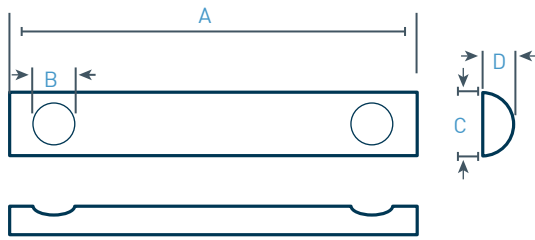

CUT AND DRILLED I-ROD® WITHOUT U-BOLT

I-Rod® (white)

Max temp: 83° C

I-Rod® HT (amber)

Max temp: 171° C

I-Rod® PEEK (tan)

Max temp: 249° C

	A	B	C	D				
Nominal pipe size	Bolt diameter	I-Rod length	I-Rod hole diameter	I-Rod size	I-Rod height	Part number	Part number	Part number
1/2"	1/4"	2 1/2"	3/8"	3/4"	5/16"	ROD0105	ROD0141	ROD0332
1/2	3/8	2 1/2	1/2	1	7/16	ROD0003	ROD0159	ROD0333
3/4	1/4	3	3/8	3/4	5/16	ROD0013	ROD0148	ROD0334
3/4	3/8	3	1/2	1	7/16	ROD0107	ROD0298	ROD0335
1	1/4	3	3/8	3/4	5/16	ROD0002	ROD0160	ROD0336
1	3/8	3	1/2	1	7/16	ROD0001	ROD0106	ROD0295
1 1/4	3/8	3 1/2	1/2	1	7/16	ROD0076	ROD0232	ROD0337
1 1/2	3/8	4	1/2	1	7/16	ROD0005	ROD0149	ROD0338
2	3/8	4 1/2	1/2	1	7/16	ROD0009	ROD0087	ROD0303
2 1/2	1/2	5	5/8	1	7/16	ROD0022	ROD0233	ROD0339
3	1/2	6	5/8	1	7/16	ROD0012	ROD0090	ROD0340
4	1/2	7	5/8	1	7/16	ROD0014	ROD0096	ROD0341
5	1/2	8	5/8	1	7/16	ROD0015	ROD0299	ROD0342
6	5/8	9	11/16	1	7/16	ROD0074	ROD0101	ROD0343
8	5/8	11	11/16	1	7/16	ROD0017	ROD0104	ROD0344
10	3/4	13 1/2	7/8	1 1/2	11/16	ROD0004	ROD0079	ROD0345
12	7/8	16	1	1 1/2	11/16	ROD0006	ROD0081	ROD0346
14	7/8	17	1	1 1/2	11/16	ROD0007	ROD0243	ROD0347
16	7/8	19	1	1 1/2	11/16	ROD0008	ROD0300	ROD0296
18	1	21 1/2	1 1/8	1 1/2	11/16	ROD0083	ROD0171	ROD0348
20	1	23 1/2	1 1/8	1 1/2	11/16	ROD0010	ROD0140	ROD0349
24	1	27 1/2	1 1/8	1 1/2	11/16	ROD0011	ROD0172	ROD0350
28	1	31 1/2	1 1/8	1 1/2	11/16	ROD0088	Call	Call
30	1	33 1/2	1 1/8	1 1/2	11/16	ROD0092	ROD0301	ROD0351
36	1	39 1/2	1 1/8	1 1/2	11/16	ROD0093	ROD0302	ROD0352